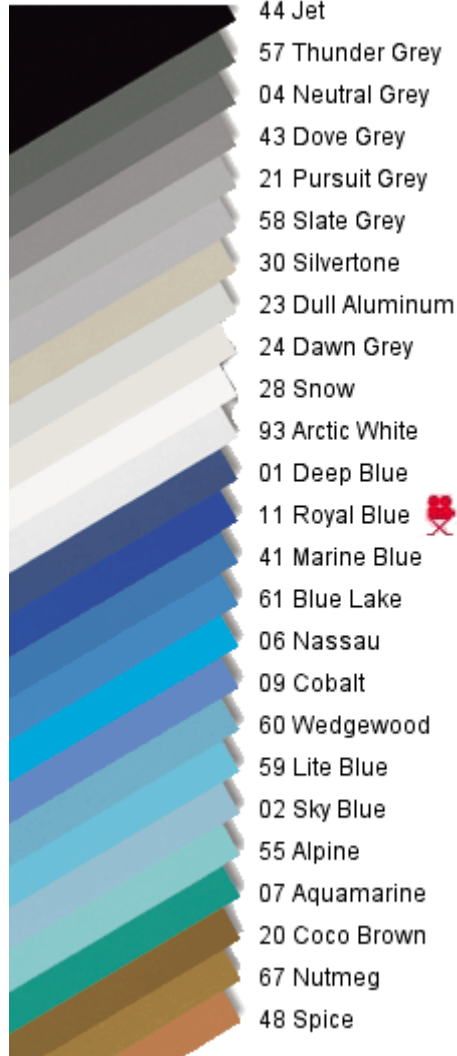

Superior Seamless Paper

Seamless paper is used to create theatrical sets, visual merchandising displays, special event environments and photographic backgrounds. Superior Seamless is known for its wide assortment of vivid colors. Heavy paper resists wrinkles and creases.

Roll Sizes:

53" x 36 Ft. (1.3 x 11m)

107" x 36 Ft. (2.7 x 11m)

107" x 165 Ft. (2.7 x 50m)

Chroma Key Compatible

Two New Colors!

45 Ultra Black

20% deeper and slightly warmer than our standard Jet Black

69 Eco Bright White

Green Seal Certified

Containing a minimum of 30% post-consumer fiber.