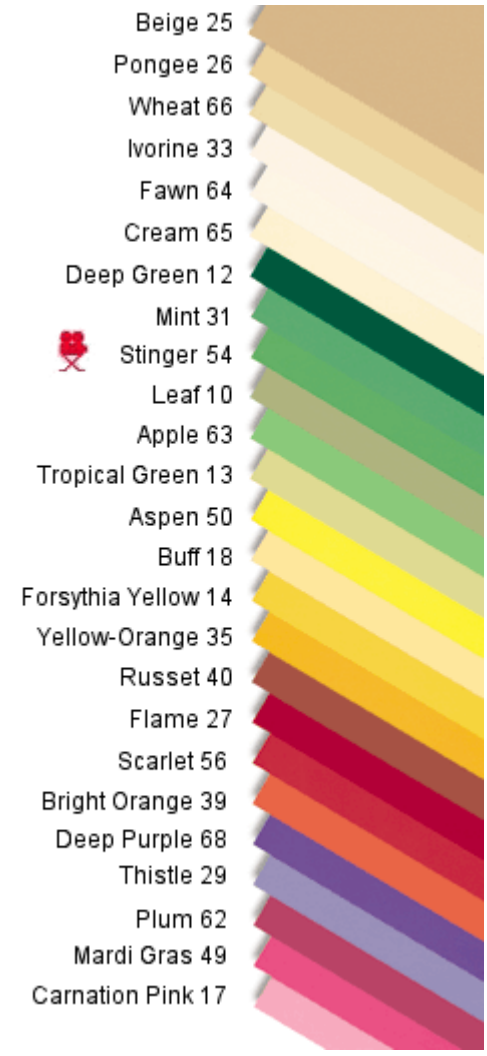

Superior Seamless Paper

Seamless paper is used to create theatrical sets, visual merchandising displays, special event environments and photographic backgrounds. Superior Seamless is known for its wide assortment of vivid colors. Heavy paper resists wrinkles and creases.

Roll Sizes:

53" x 36 Ft. (1.3 x 11m)

107" x 36 Ft. (2.7 x 11m)

107" x 165 Ft. (2.7 x 50m)

Chroma Key Compatible

Two New Colors!

45 Ultra Black

20% deeper and slightly warmer than our standard Jet Black